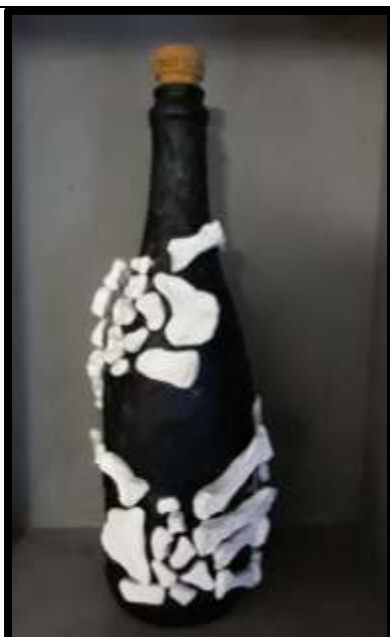

SKELETON HAND BOTTLE
249 E0068 – R180